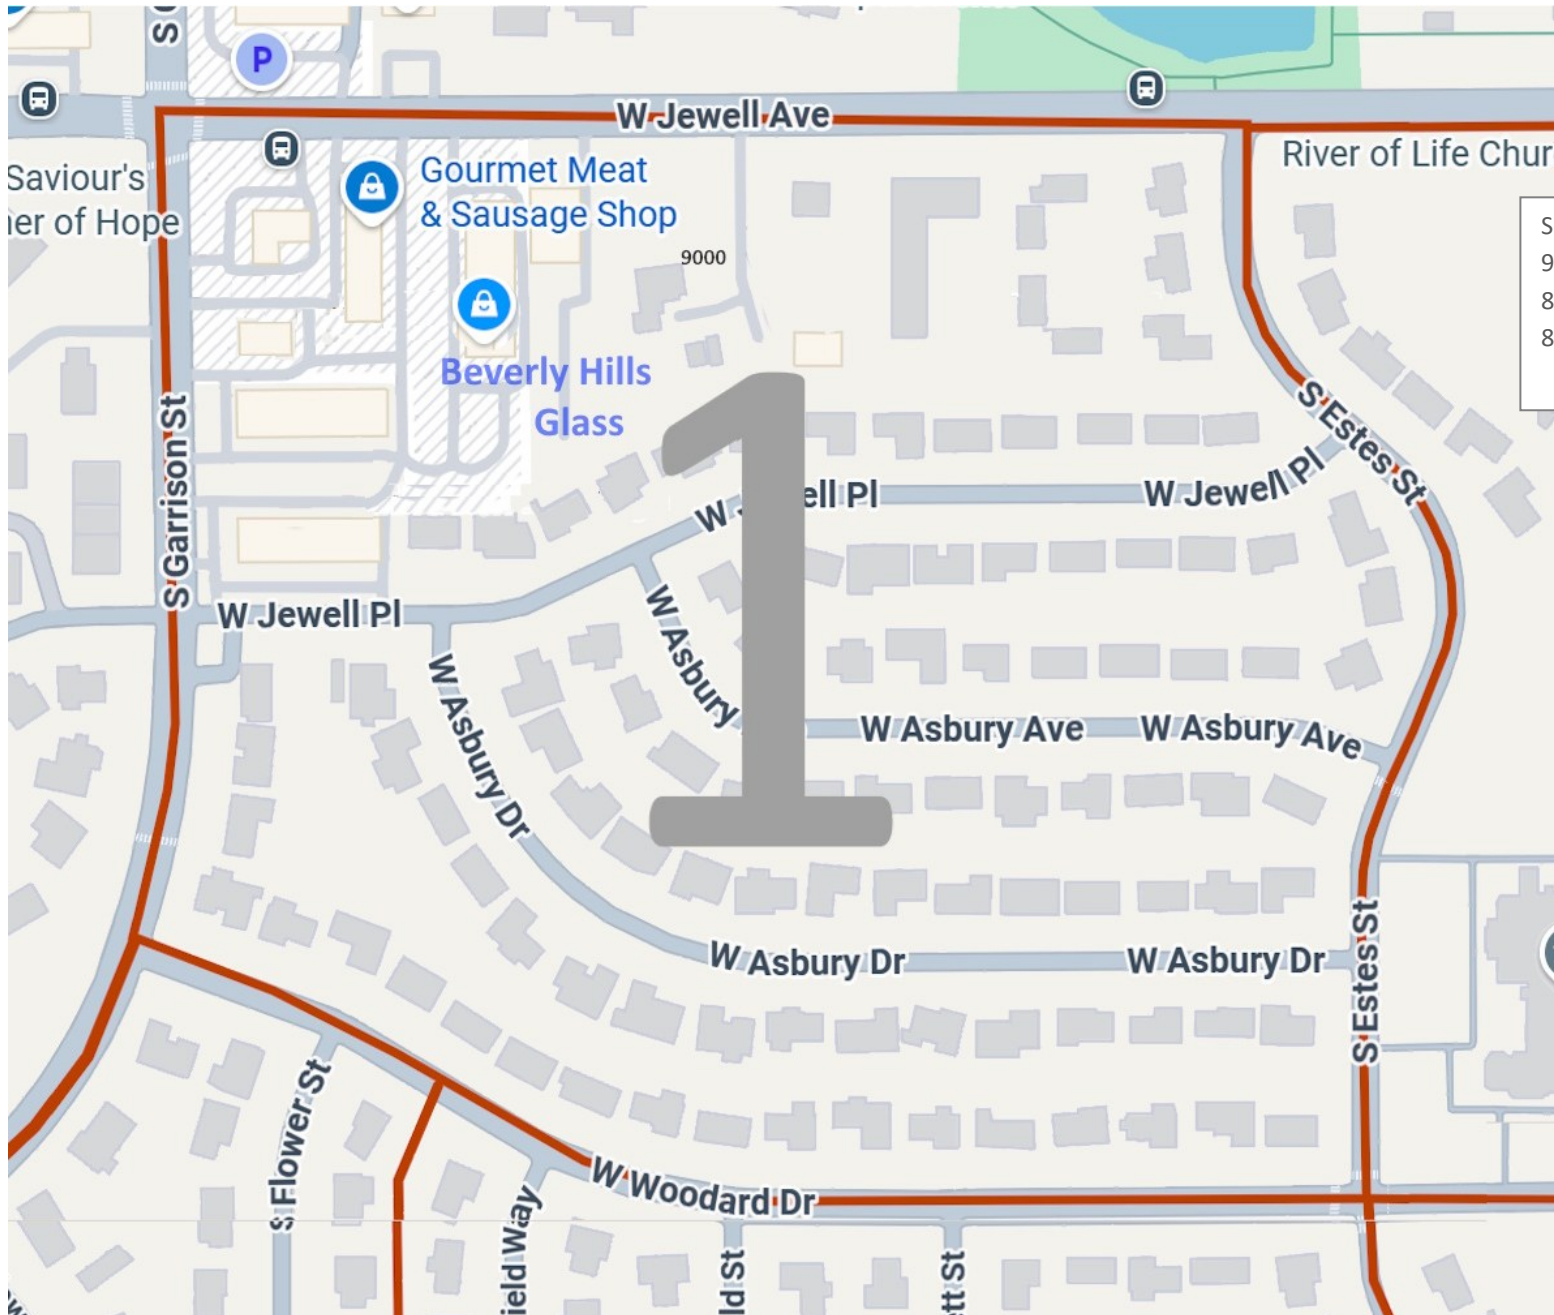

Area 1: between Estes Street, Garrison Street, Woodard Avenue and Jewell Avenue

121

SFR	98
9000 W Jewell (Janssen)	1
8870 W Jewell apts	14
8830-8848 W Jewell apts	8
	121