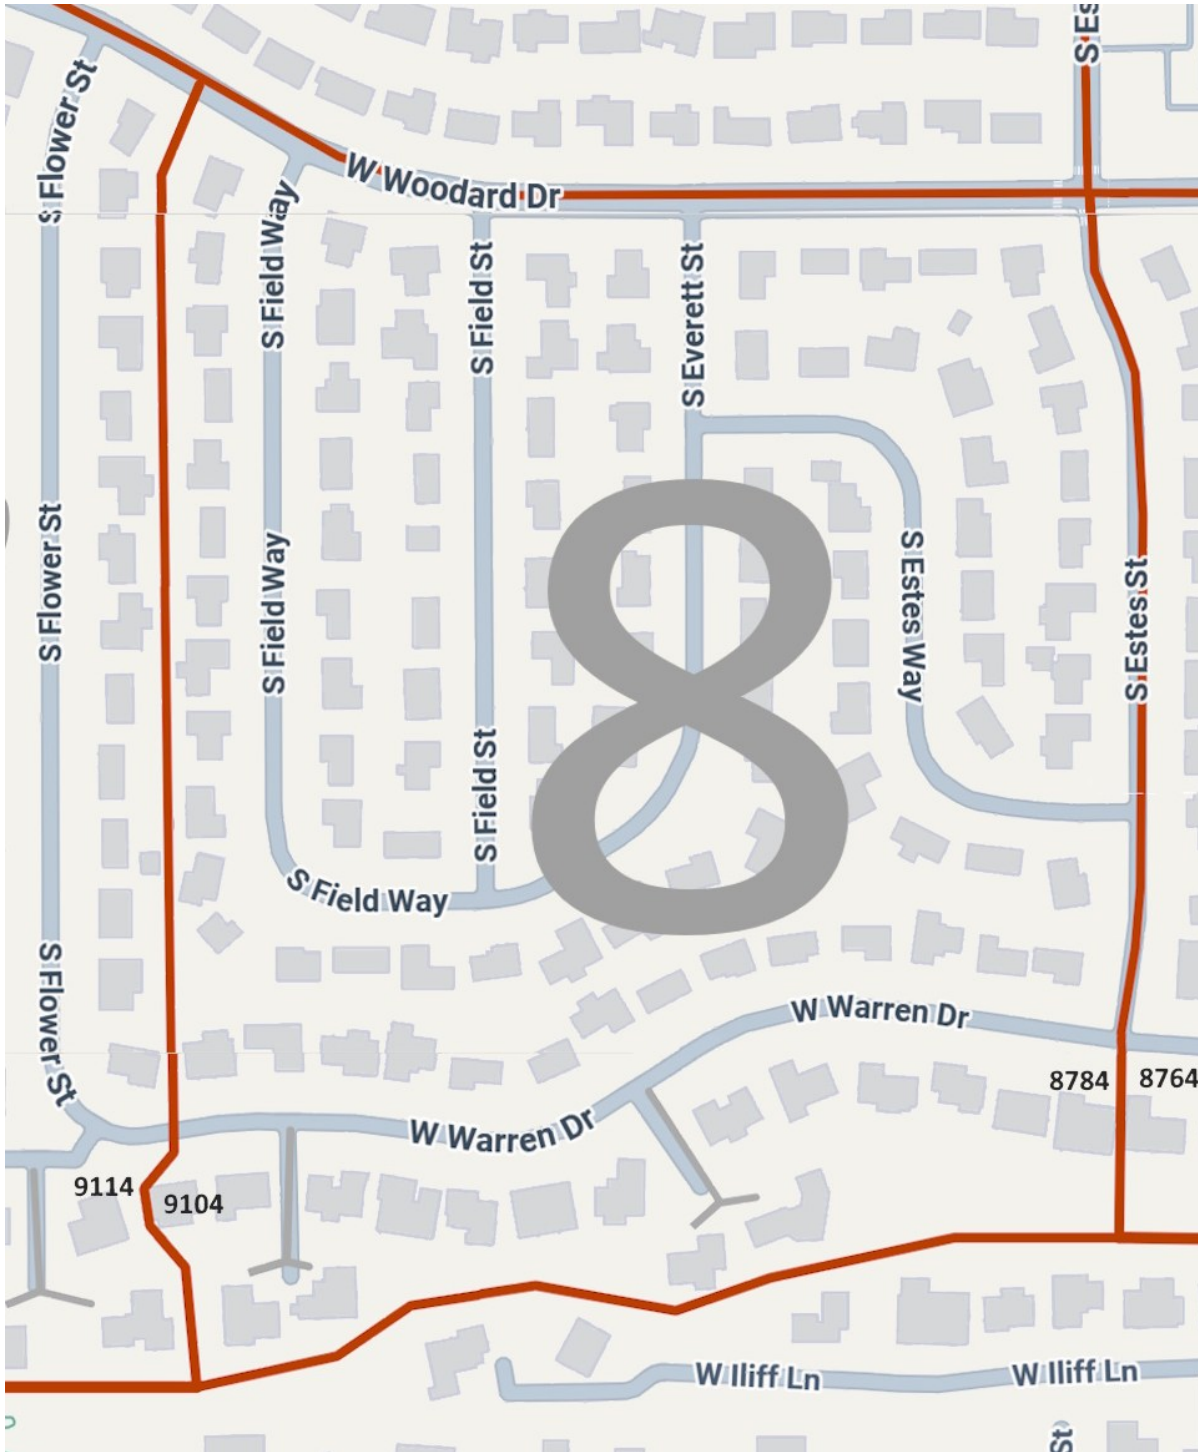

Southern Gables Neighborhood Association Areas 1 - 8

1 - 121	929
2 - 76	3 Pines (of 120)
3 - 143	68 Co-op
4 - 141	1000
5 - 110	
6 - 132	
7 - 88	
8 - 118	
<u>929</u>	

Area 1: between Estes Street, Garrison Street, Woodard Avenue and Jewell Avenue

121

SFR	98
9000 W Jewell (Janssen)	1
8870 W Jewell apts	14
8830-8848 W Jewell apts	8
	121

Area 2: between Estes Street, Jewell Avenue, Carr Street and Woodard Drive

Area 3: east of Carr Street from Jewell to Woodard, west of Allison Street from Woodard to Evans Place, and north of Evans Place to Lakewood Pines

Area 4: east of Allison Street, west of Wadsworth Blvd, from the north end of Zephyr Court to Morrison Road

141

Area 5: Valley View: north of Morrison
Road, both sides of Iliff Lane

110

Area 6: east of Estes Street, south of Woodard Drive including Warren Drive east of Estes Street

Area 7: Flower Way, Flower Court, Flower Street, Warren Drive west of Estes Street.

Area 8: Field Way, Field Street, Everett Street, Estes Way, west side of Estes Street, south side of Woodard Drive, Warren Drive west of Estes to Flower Street