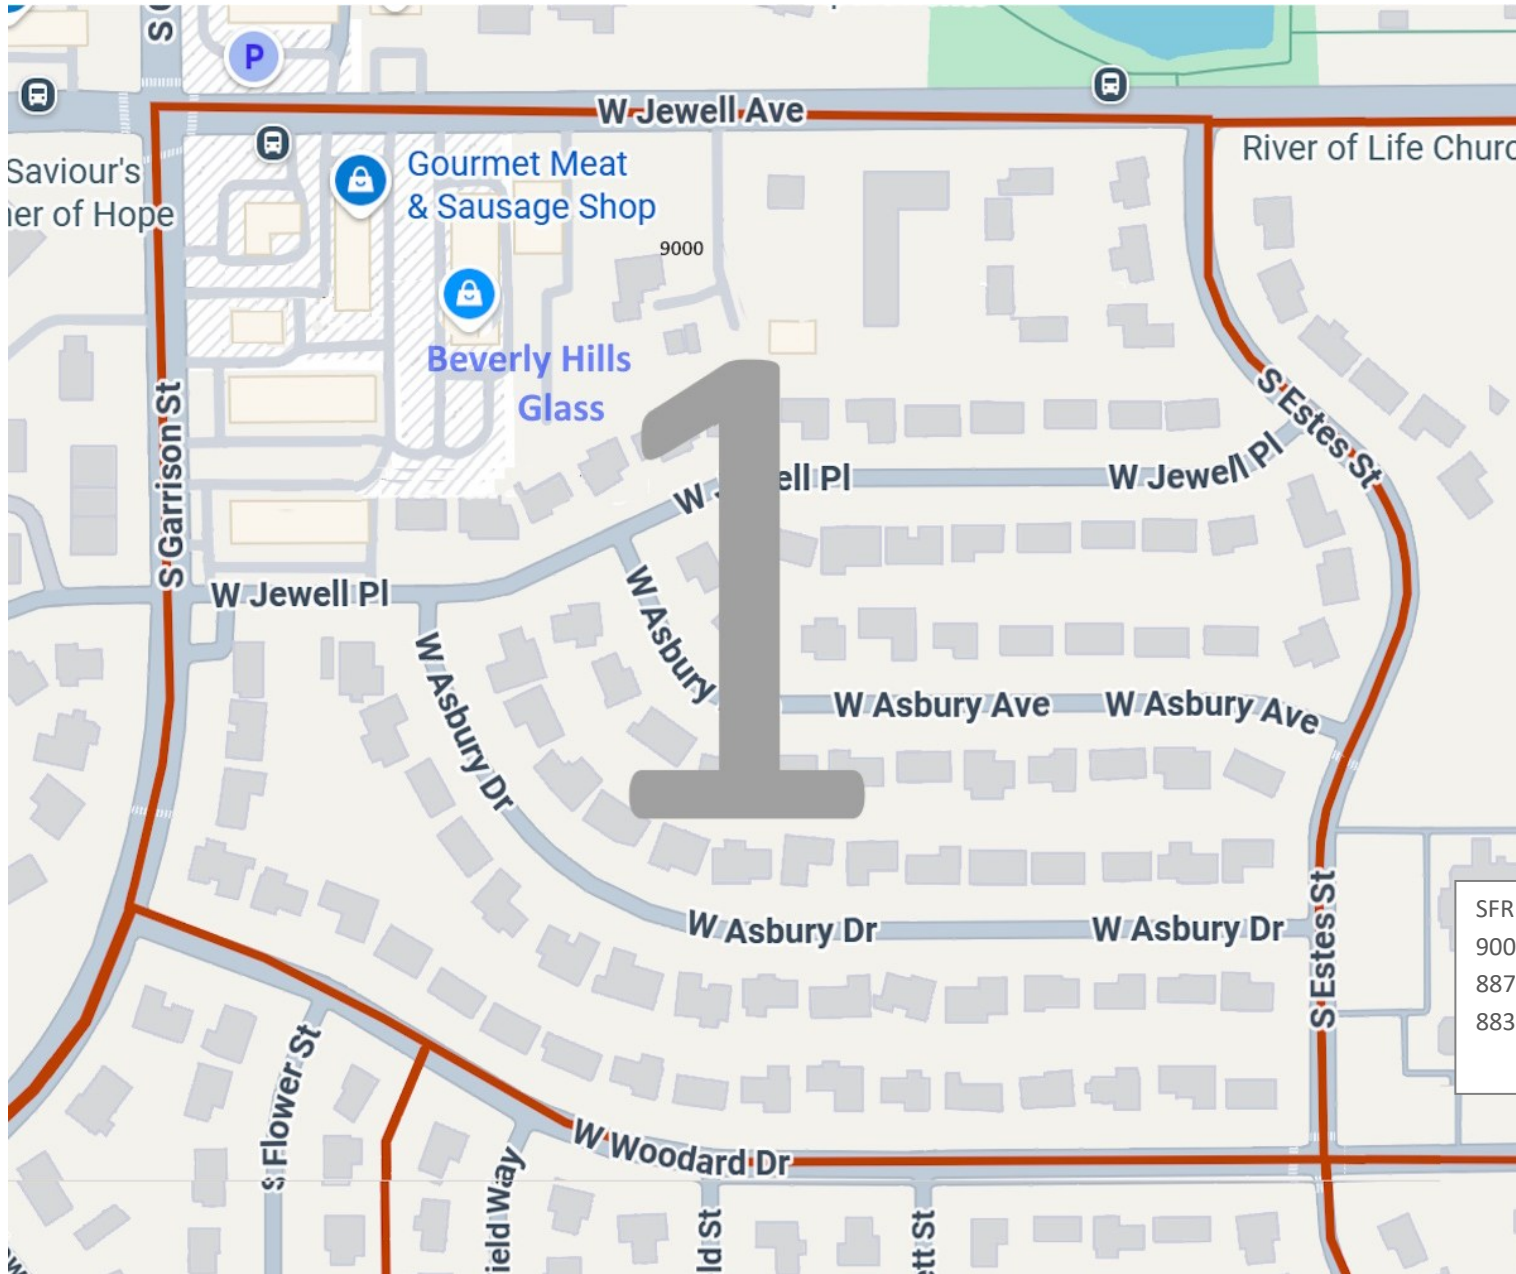

Southern Gables Neighborhood Association Areas 1 - 8

1 - 121	929
2 - 76	3 Pines (of 120)
3 - 143	68 Co-op
4 - 141	1000
5 - 110	
6 - 132	
7 - 88	
8 - 118	
<u>929</u>	

Area 1: between Estes Street, Garrison Street, Woodard Avenue and Jewell Avenue

121

SFR	98
9000 W Jewell (Janssen)	1
8870 W Jewell apts	14
8830-8848 W Jewell apts	8
	121

Area 2: between Estes Street, Jewell Avenue, Carr Street and Woodard Drive

Area 3: east of Carr Street from Jewell to Woodard, west of Allison Street from Woodard to Evans Place, and north of Evans Place to Lakewood Pines

Area 4: east of Allison Street, west of Wadsworth Blvd, from the north end of Zephyr Court to Morrison Road

141

Area 5: Valley View: north of Morrison
Road, both sides of Iliff Lane

110

Area 6: east of Estes Street, south of Woodard Drive including Warren Drive east of Estes Street

Area 7: Flower Way, Flower Court, Flower Street, Warren Drive west of Estes Street.

Area 8: Field Way, Field Street, Everett Street, Estes Way, west side of Estes Street, south side of Woodard Drive, Warren Drive west of Estes to Flower Street