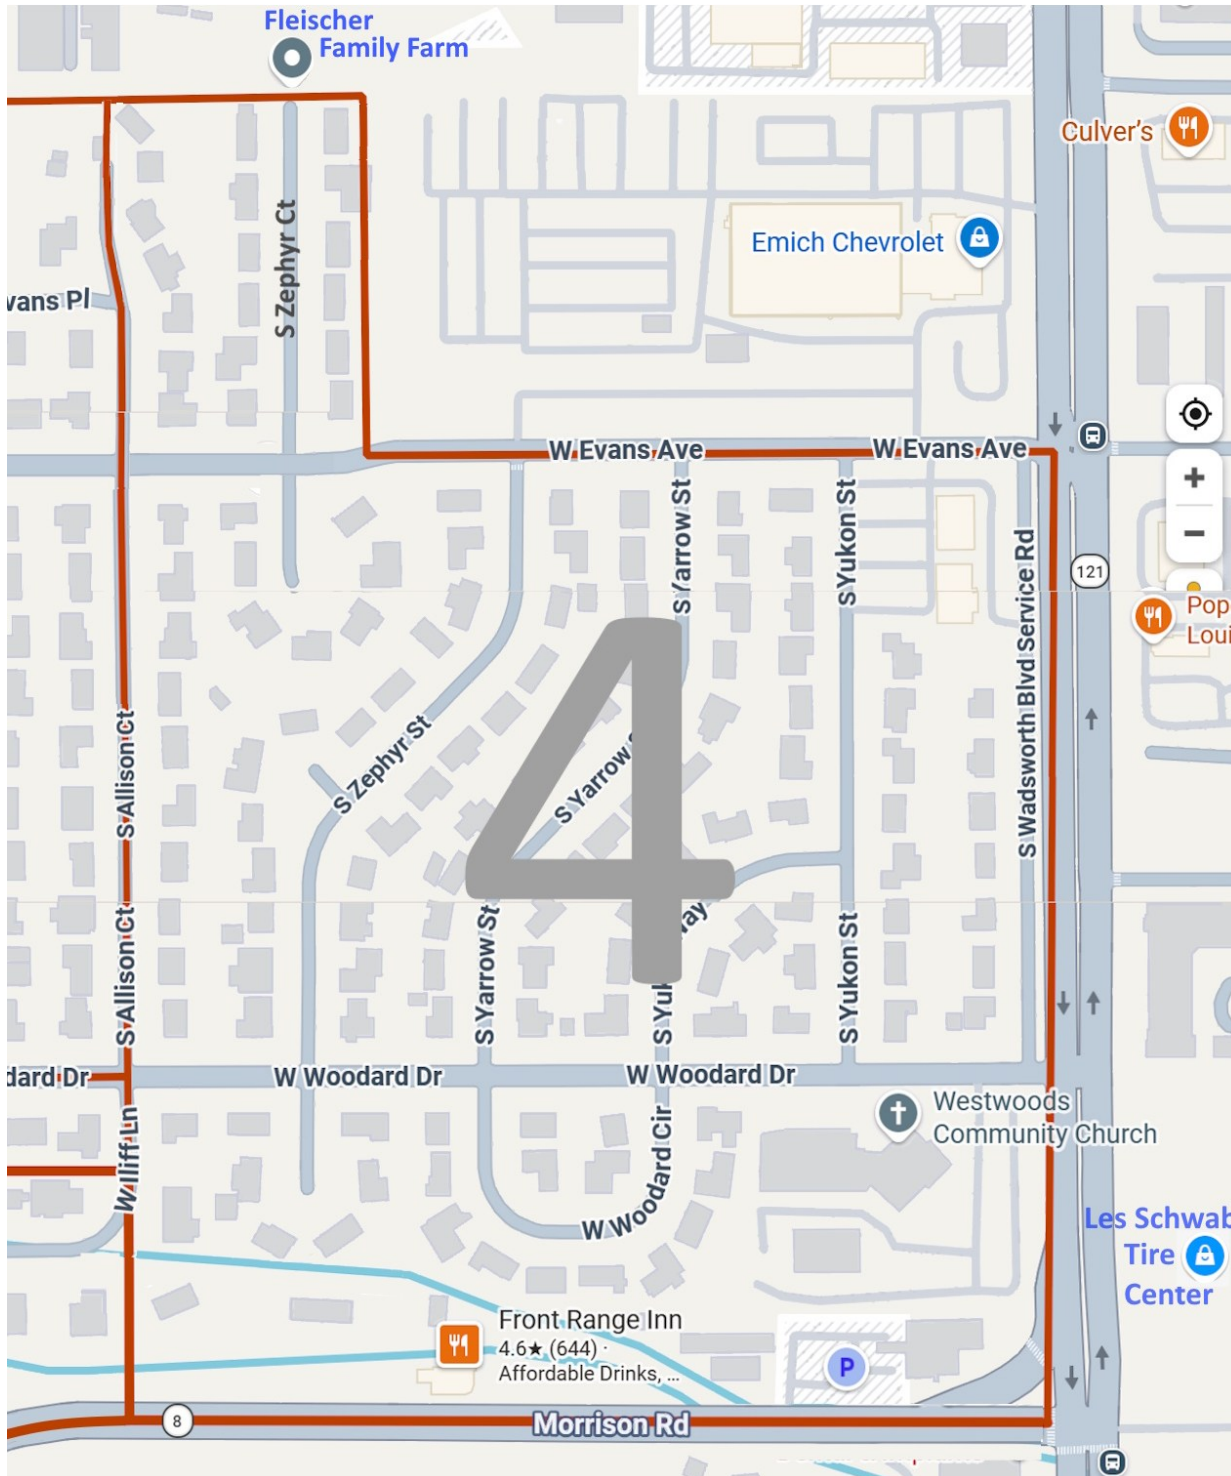

Southern Gables Neighborhood Association Areas 1 - 8

1 - 121	929
2 - 76	3 Pines (of 120)
3 - 143	68 Co-op
4 - 141	1000
5 - 110	
6 - 132	
7 - 88	
8 - 118	
<u>929</u>	

Area 1: between Estes Street, Garrison Street, Woodard Avenue and Jewell Avenue

121

SFR	98
9000 W Jewell (Janssen)	1
8870 W Jewell apts	14
8830-8848 W Jewell apts	8
	121

Area 2: between Estes Street, Jewell Avenue, Carr Street and Woodard Drive

Area 3: east of Carr Street from Jewell to Woodard, west of Allison Street from Woodard to Evans Place, and north of Evans Place to Lakewood Pines

Area 4: east of Allison Street, west of Wadsworth Blvd, from the north end of Zephyr Court to Morrison Road

141

Area 5: Valley View: north of Morrison
Road, both sides of Iliff Lane

110

Area 6: east of Estes Street, south of Woodard Drive including Warren Drive east of Estes Street

Area 7: Flower Way, Flower Court, Flower Street, Warren Drive west of Estes Street.

Area 8: Field Way, Field Street, Everett Street, Estes Way, west side of Estes Street, south side of Woodard Drive, Warren Drive west of Estes to Flower Street