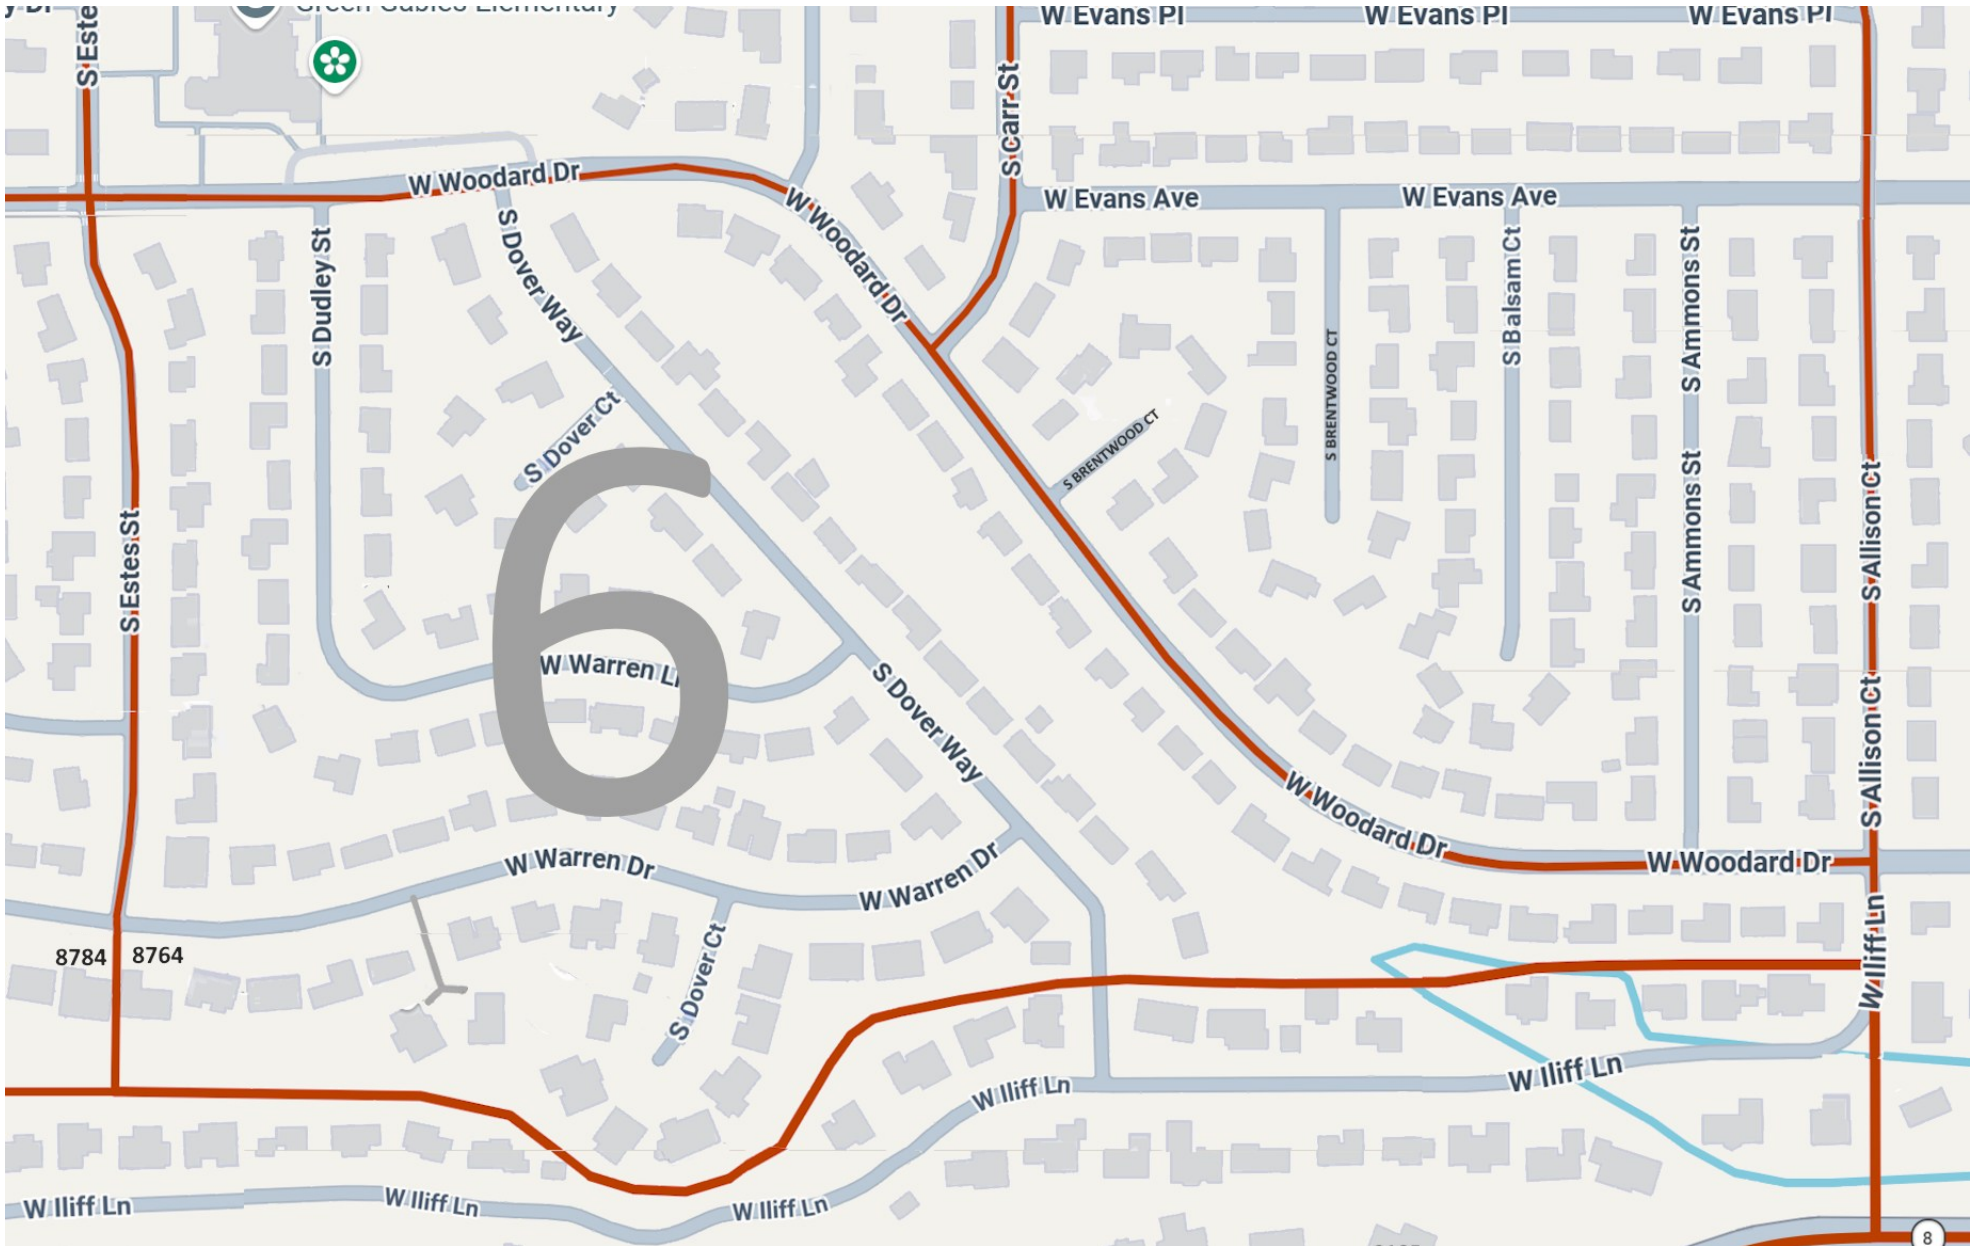

Southern Gables Neighborhood Association Areas 1 - 8

1 - 121	929
2 - 76	3 Pines (of 120)
3 - 143	68 Co-op
4 - 141	1000
5 - 110	
6 - 132	
7 - 88	
8 - 118	
<u>929</u>	

Area 1: between Estes Street, Garrison Street, Woodard Avenue and Jewell Avenue

121

SFR	98
9000 W Jewell (Janssen)	1
8870 W Jewell apts	14
8830-8848 W Jewell apts	8
	121

Area 2: between Estes Street, Jewell Avenue, Carr Street and Woodard Drive

Area 3: east of Carr Street from Jewell to Woodard, west of Allison Street from Woodard to Evans Place, and north of Evans Place to Lakewood Pines

Area 4: east of Allison Street, west of Wadsworth Blvd, from the north end of Zephyr Court to Morrison Road

141

Area 5: Valley View: north of Morrison
Road, both sides of Iliff Lane

110

Area 6: east of Estes Street, south of Woodard Drive including Warren Drive east of Estes Street

Area 7: Flower Way, Flower Court, Flower Street, Warren Drive west of Estes Street.

Area 8: Field Way, Field Street, Everett Street, Estes Way, west side of Estes Street, south side of Woodard Drive, Warren Drive west of Estes to Flower Street