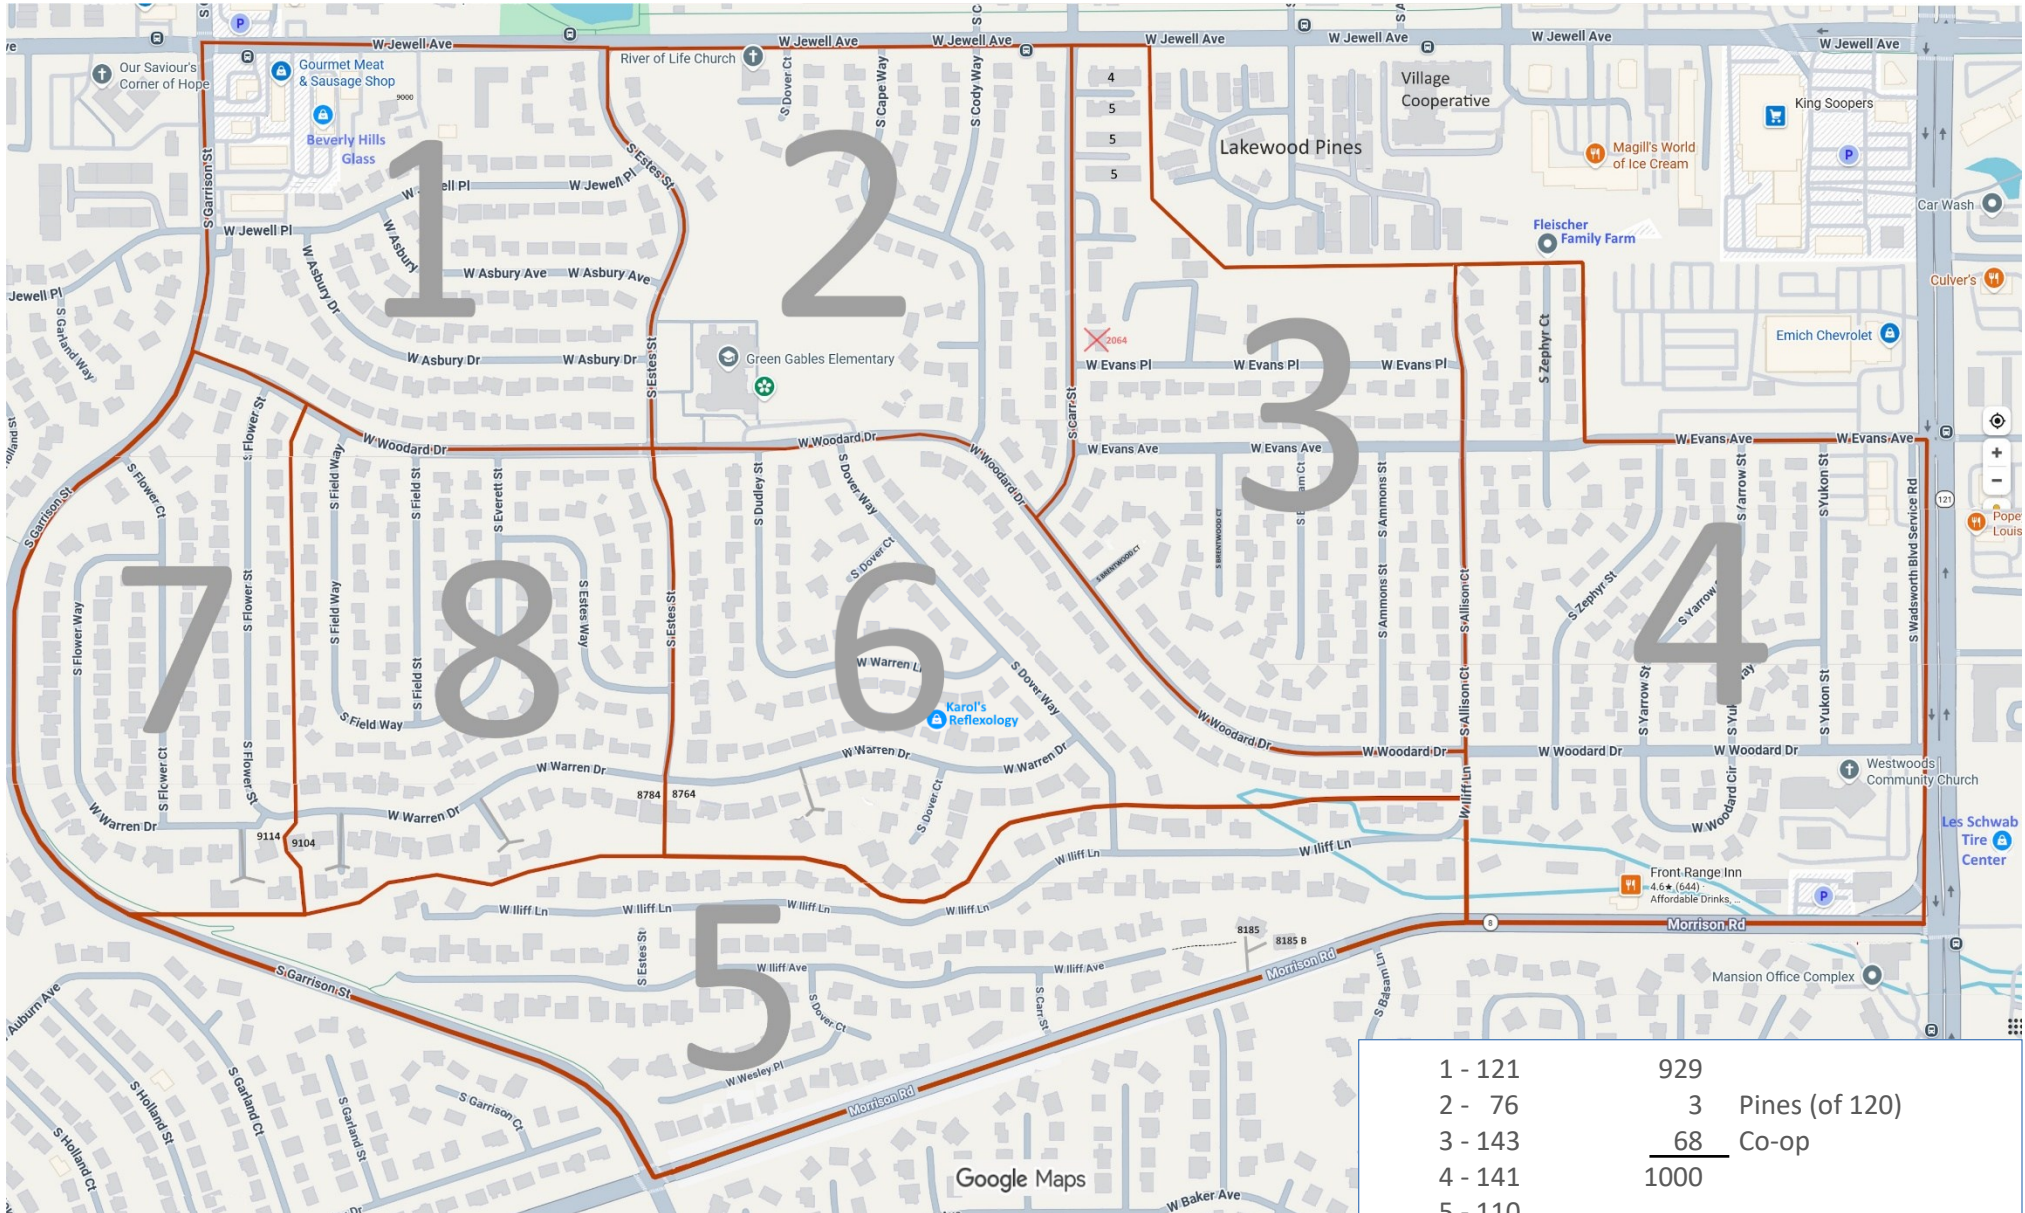

Southern Gables Neighborhood Association Areas 1 - 8

1 - 121	929
2 - 76	3 Pines (of 120)
3 - 143	68 Co-op
4 - 141	1000
5 - 110	
6 - 132	
7 - 88	
8 - 118	
<u>929</u>	

Area 1: between Estes Street, Garrison Street, Woodard Avenue and Jewell Avenue

121

SFR	98
9000 W Jewell (Janssen)	1
8870 W Jewell apts	14
8830-8848 W Jewell apts	8
	121

Area 2: between Estes Street, Jewell Avenue, Carr Street and Woodard Drive

Area 3: east of Carr Street from Jewell to Woodard, west of Allison Street from Woodard to Evans Place, and north of Evans Place to Lakewood Pines

Area 4: east of Allison Street, west of Wadsworth Blvd, from the north end of Zephyr Court to Morrison Road

141

Area 5: Valley View: north of Morrison
Road, both sides of Iliff Lane

110

Area 6: east of Estes Street, south of Woodard Drive including Warren Drive east of Estes Street

Area 7: Flower Way, Flower Court, Flower Street, Warren Drive west of Estes Street.

Area 8: Field Way, Field Street, Everett Street, Estes Way, west side of Estes Street, south side of Woodard Drive, Warren Drive west of Estes to Flower Street