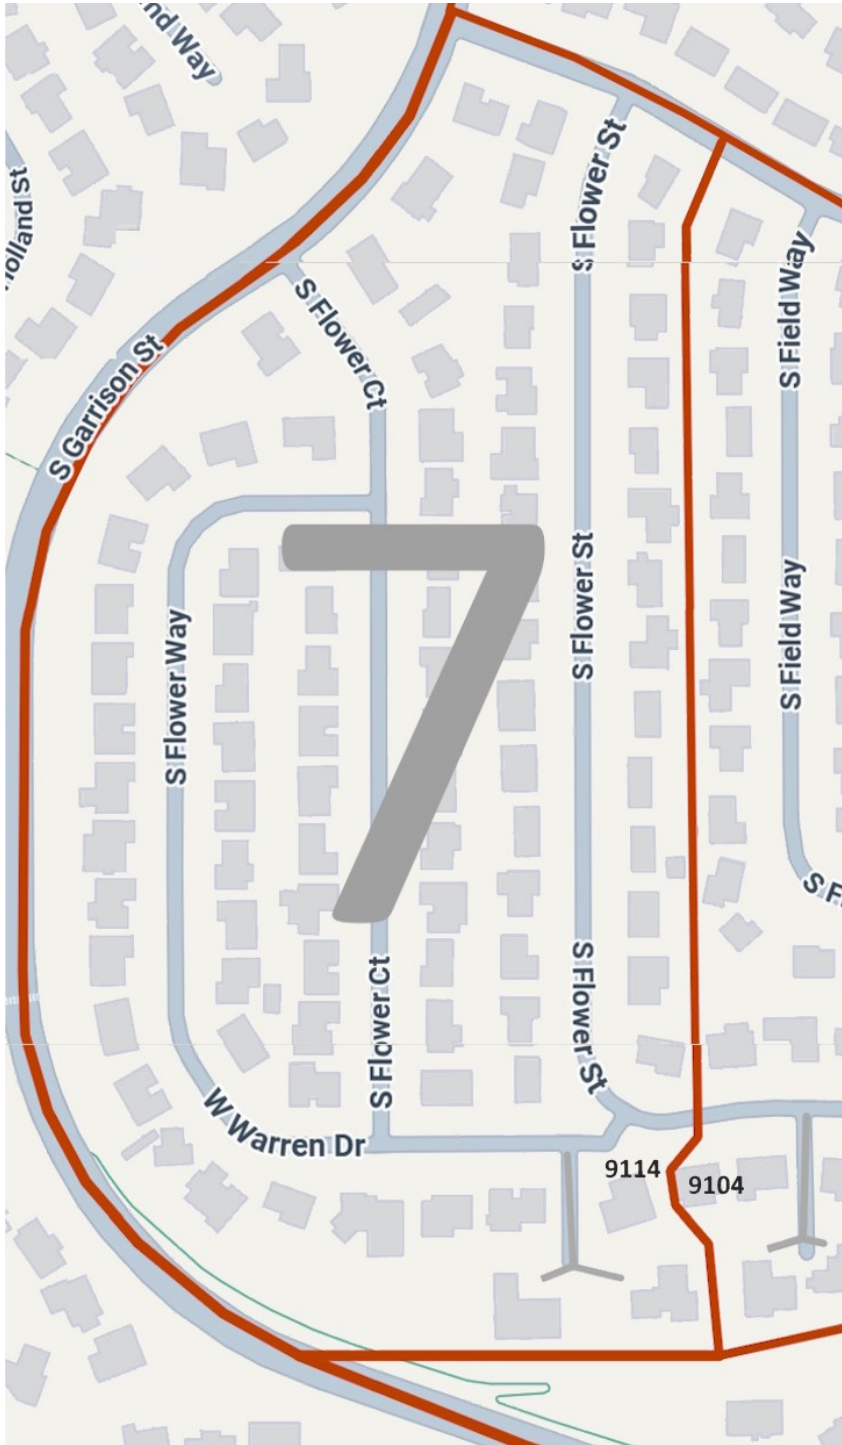

Southern Gables Neighborhood Association Areas 1 - 8

1 - 121	929
2 - 76	3 Pines (of 120)
3 - 143	68 Co-op
4 - 141	1000
5 - 110	
6 - 132	
7 - 88	
8 - 118	
<u>929</u>	

Area 1: between Estes Street, Garrison Street, Woodard Avenue and Jewell Avenue

121

SFR	98
9000 W Jewell (Janssen)	1
8870 W Jewell apts	14
8830-8848 W Jewell apts	8
	121

Area 2: between Estes Street, Jewell Avenue, Carr Street and Woodard Drive

Area 3: east of Carr Street from Jewell to Woodard, west of Allison Street from Woodard to Evans Place, and north of Evans Place to Lakewood Pines

Area 4: east of Allison Street, west of Wadsworth Blvd, from the north end of Zephyr Court to Morrison Road

141

Area 5: Valley View: north of Morrison
Road, both sides of Iliff Lane

110

Area 6: east of Estes Street, south of Woodard Drive including Warren Drive east of Estes Street

Area 7: Flower Way, Flower Court, Flower Street, Warren Drive west of Estes Street.

Area 8: Field Way, Field Street, Everett Street, Estes Way, west side of Estes Street, south side of Woodard Drive, Warren Drive west of Estes to Flower Street